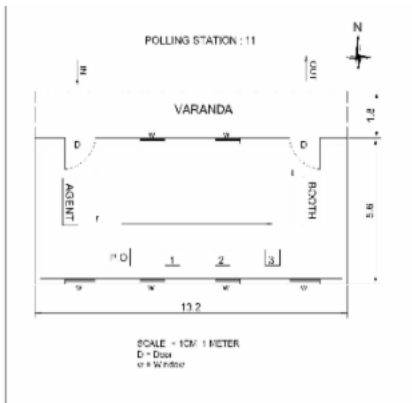

Nazri Naksha

Google Map View

Polling Station Building Front View

Polling Station Front View

Cad View

Key MAP View