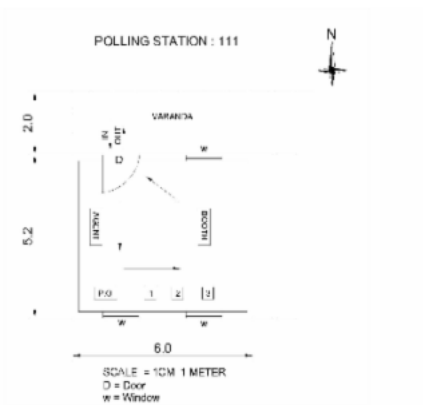

Nazri Naksha

Google Map View

Polling Station Building Front View

Polling Station Front View

Cad View

Key MAP View