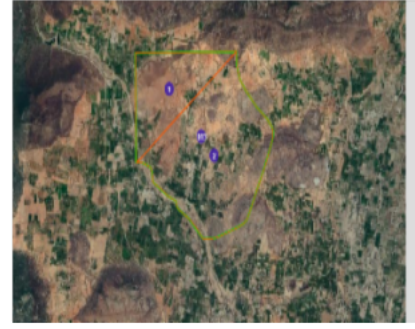

Nazri Naksha

Google Map View