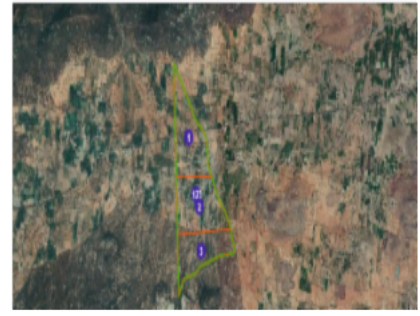

Nazri Naksha

Google Map View