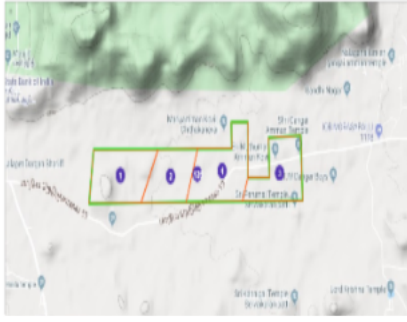

Nazri Naksha

Google Map View