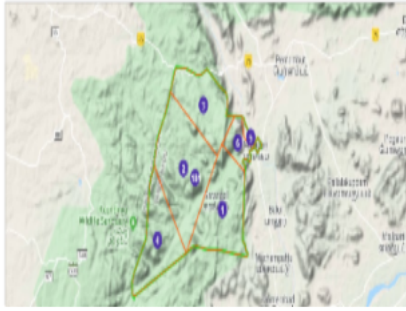

Nazri Naksha

Google Map View