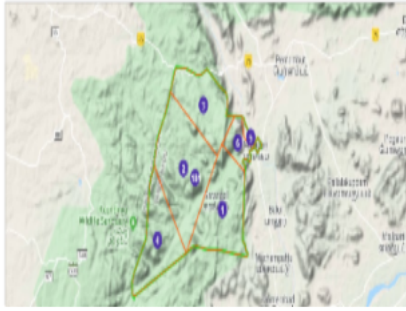

Nazri Naksha

Google Map View

Polling Station Building Front View