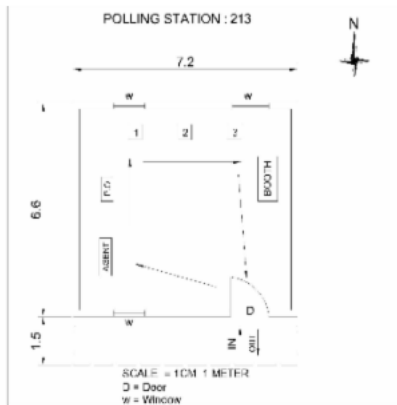

Nazri Naksha

Google Map View

Polling Station Building Front View

Polling Station Front View

Cad View

Key MAP View