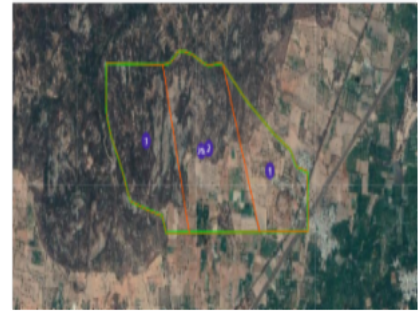

Nazri Naksha

Google Map View