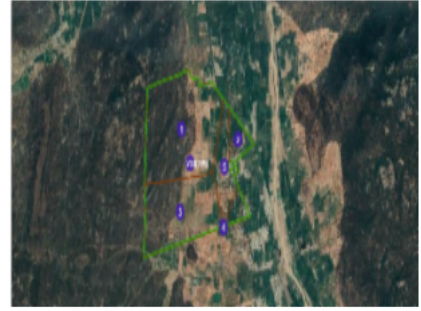

Nazri Naksha

Google Map View