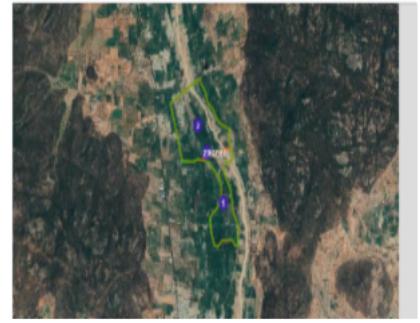

Nazri Naksha

Google Map View