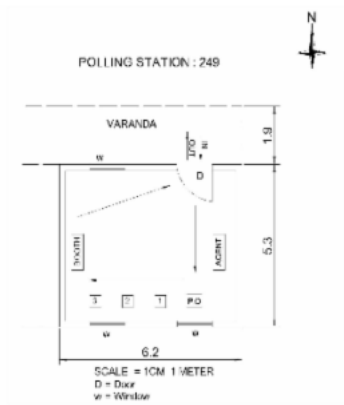

Nazri Naksha

Google Map View

Polling Station Building Front View

Polling Station Front View

Cad View

Key MAP View