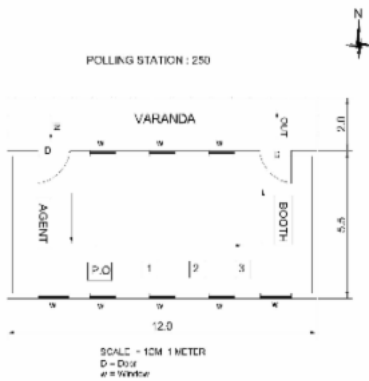

Nazri Naksha

Google Map View

Polling Station Building Front View

Polling Station Front View

Cad View

Key MAP View