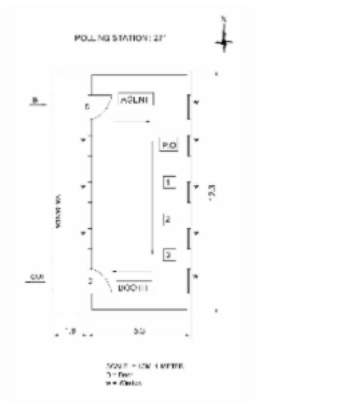

Nazri Naksha

Google Map View

Polling Station Building Front View

Polling Station Front View

Cad View

Key MAP View