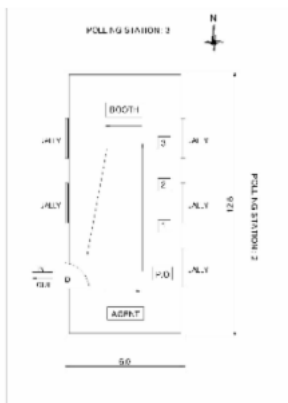

Nazri Naksha

Google Map View

Polling Station Building Front View

Polling Station Front View

Cad View

Key MAP View