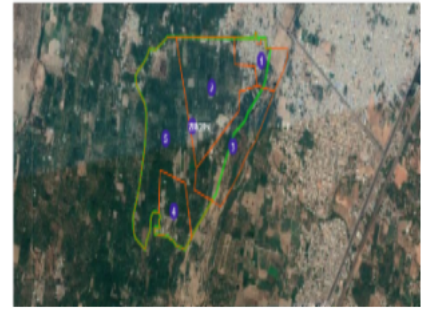

Nazri Naksha

Google Map View