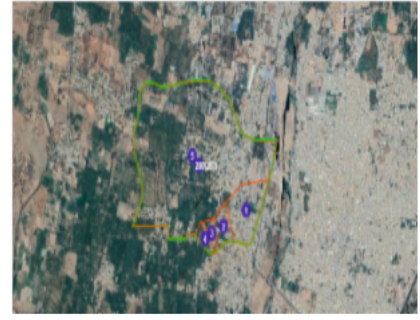

Nazri Naksha

Google Map View