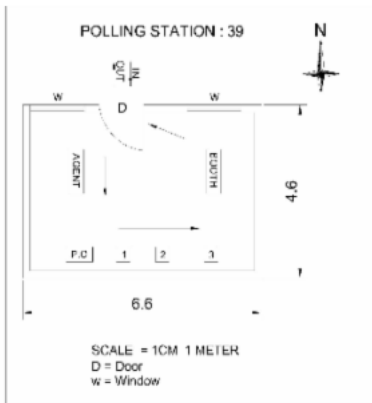

Nazri Naksha

Google Map View

Polling Station Building Front View

Polling Station Front View

Cad View

Key MAP View