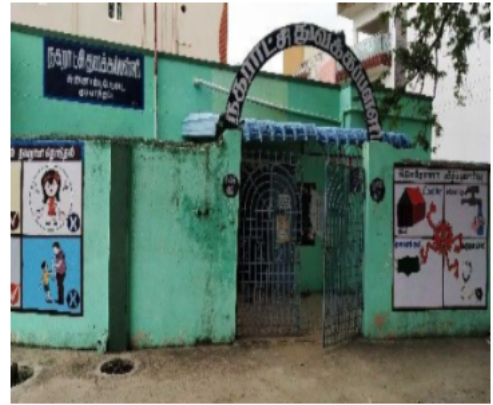

Polling Station Front View