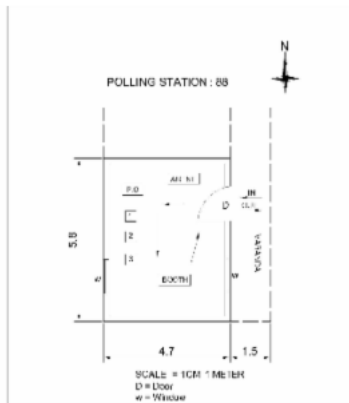

Nazri Naksha

Google Map View

Polling Station Building Front View

Polling Station Front View

Cad View

Key MAP View