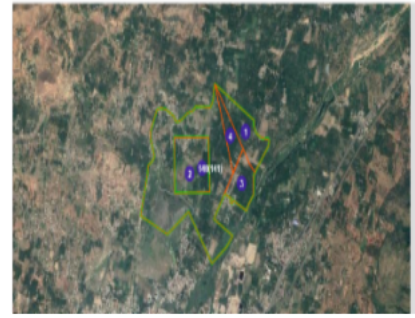

Nazri Naksha

Google Map View