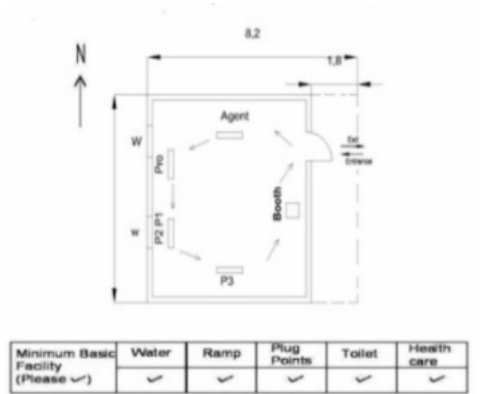

Nazri Naksha

Google Map View

Cad View