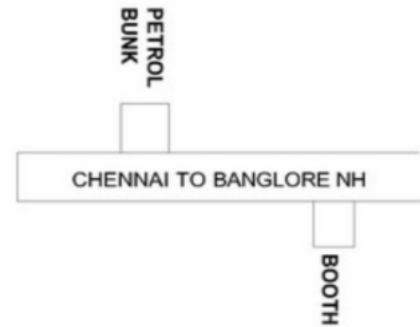

Nazri Naksha

Google Map View