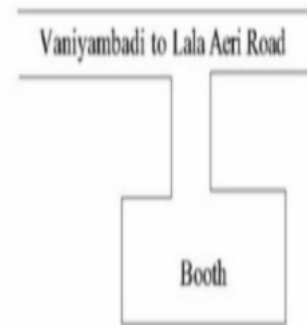

Nazri Naksha

Google Map View