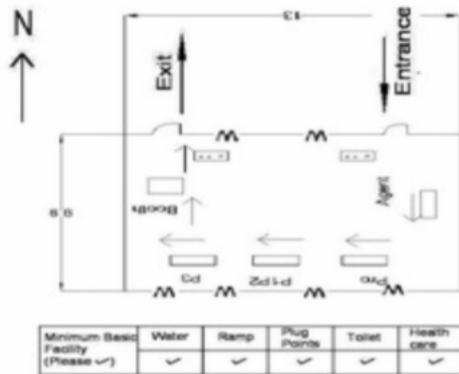

Nazri Naksha

Google Map View

Polling Station Building Front View

Polling Station Front View

Cad View

Key MAP View