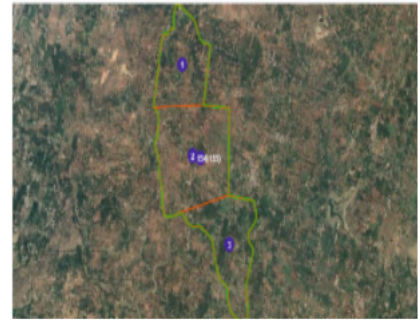

Nazri Naksha

Google Map View