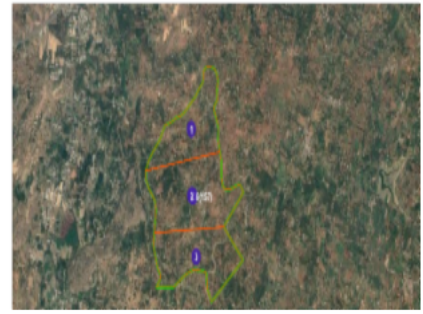

Nazri Naksha

Google Map View