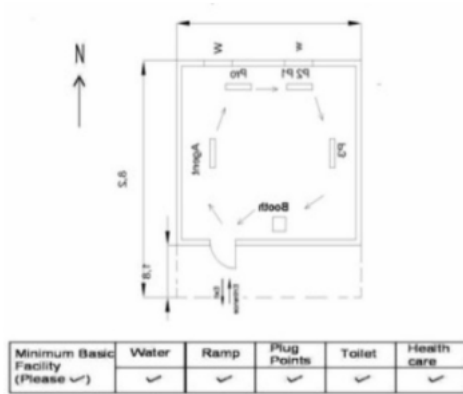

Nazri Naksha

Google Map View

Polling Station Building Front View

Polling Station Front View

Cad View

Key MAP View