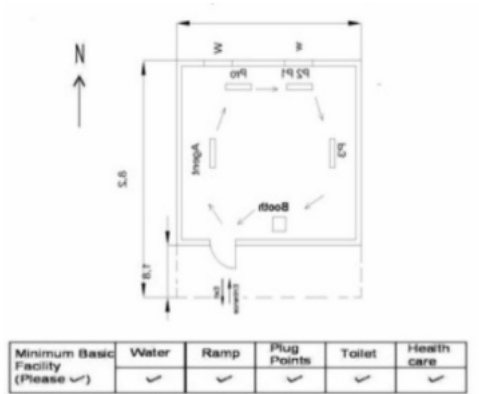

Nazri Naksha

Google Map View

Polling Station Building Front View

Polling Station Front View

Cad View

Key MAP View