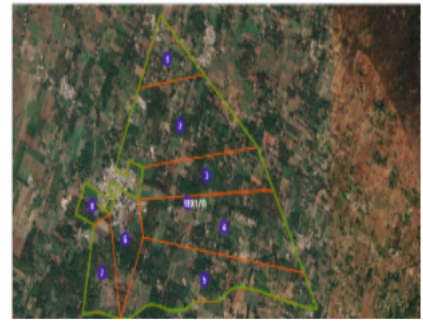

Nazri Naksha

Google Map View