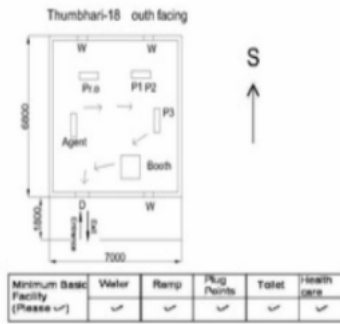

Nazri Naksha

Google Map View

Polling Station Building Front View

Polling Station Front View

Cad View

Key MAP View