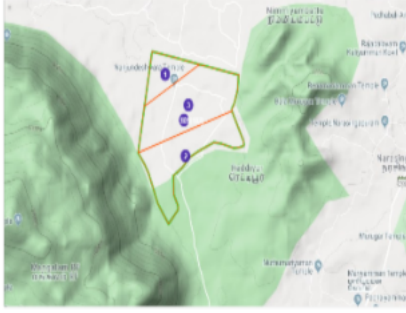

Nazri Naksha

Google Map View