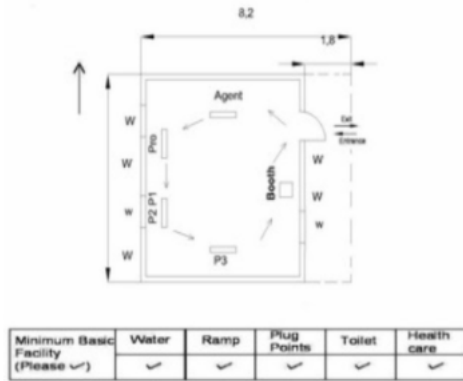

Nazri Naksha

Google Map View

Polling Station Building Front View

Polling Station Front View

Cad View

Key MAP View