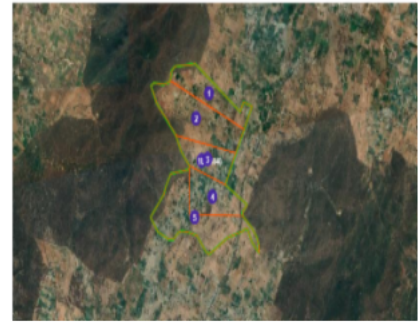

Nazri Naksha

Google Map View