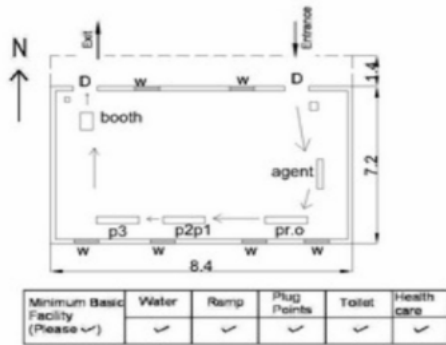

Nazri Naksha

Google Map View

Polling Station Building Front View

Polling Station Front View

Cad View

Key MAP View