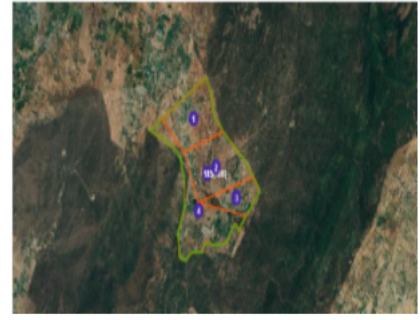

Nazri Naksha

Google Map View