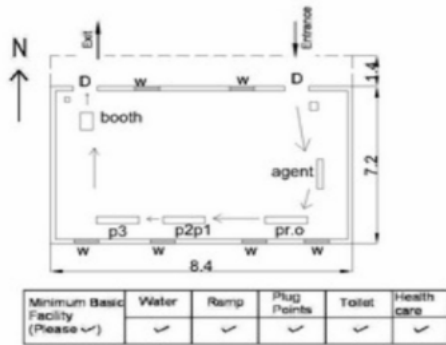

Nazri Naksha

Google Map View