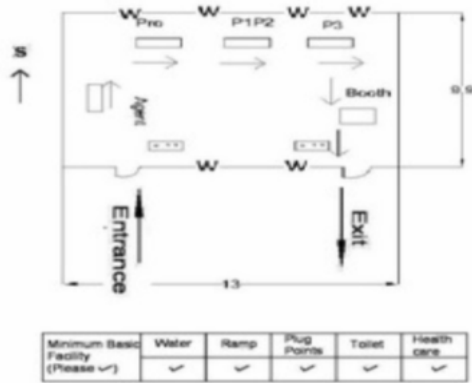

Nazri Naksha

Google Map View

Polling Station Building Front View

Polling Station Front View

Cad View

Key MAP View