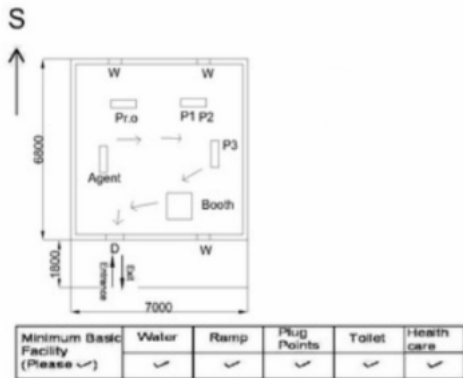

Nazri Naksha

Google Map View

Polling Station Building Front View

Polling Station Front View

Cad View

Key MAP View