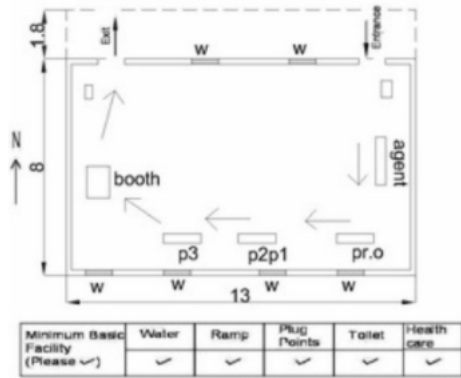

Nazri Naksha

Google Map View

Cad View