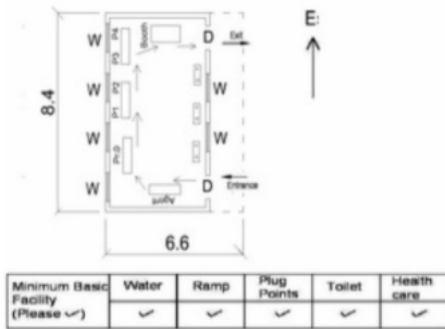

Nazri Naksha

Google Map View

Polling Station Building Front View

Polling Station Front View

Cad View

Key MAP View