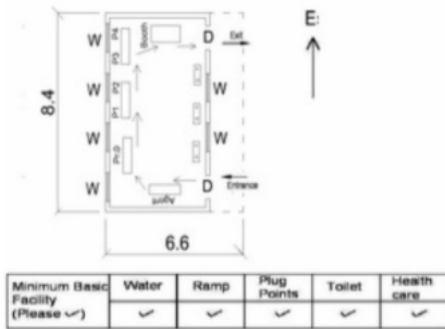

Nazri Naksha

Google Map View