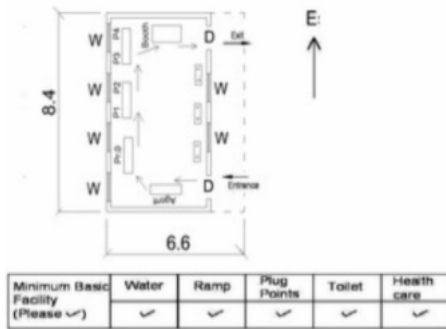

Nazri Naksha

Google Map View