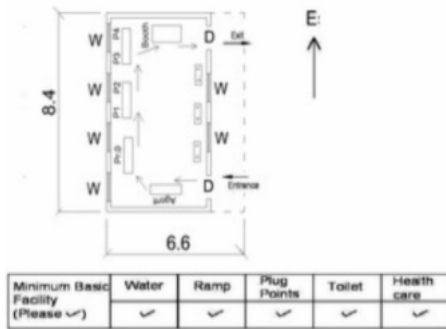

Nazri Naksha

Google Map View

Polling Station Building Front View

Polling Station Front View

Cad View

Key MAP View