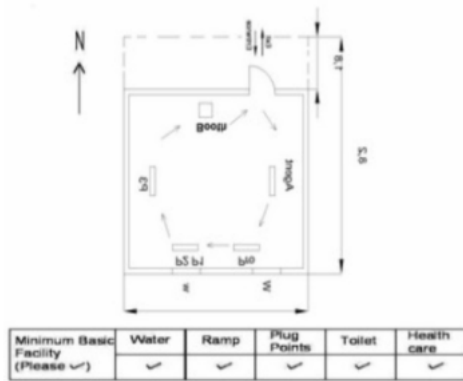

Nazri Naksha

Google Map View

Cad View