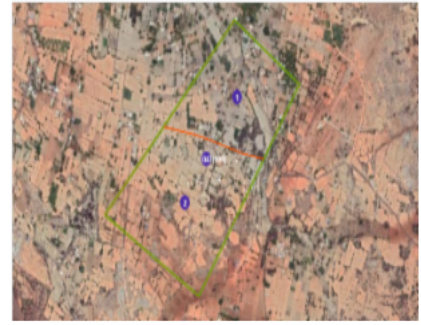

Nazri Naksha

Google Map View