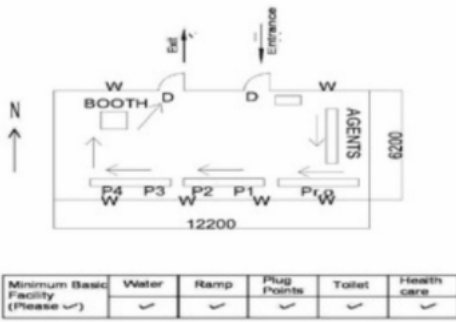

Nazri Naksha

Google Map View

Polling Station Building Front View

Polling Station Front View

Cad View

Key MAP View