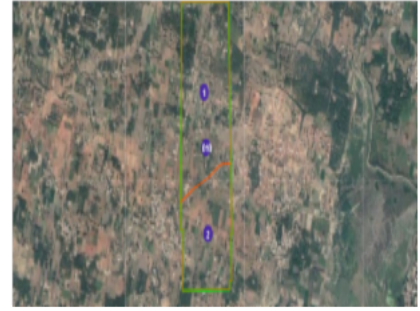

Nazri Naksha

Google Map View