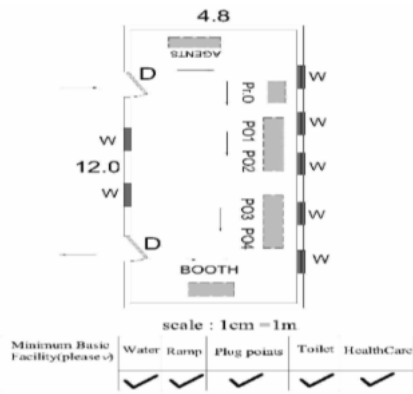

Nazri Naksha

Google Map View

Polling Station Building Front View

Polling Station Front View

Cad View

Key MAP View