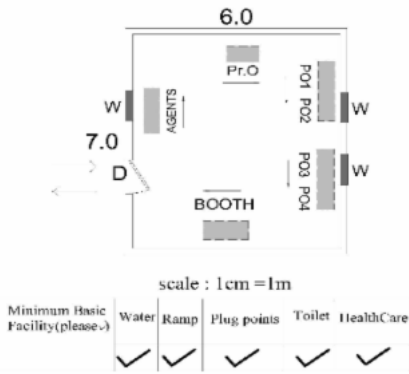

Nazri Naksha

Google Map View

Polling Station Building Front View

Polling Station Front View

Cad View

Key MAP View